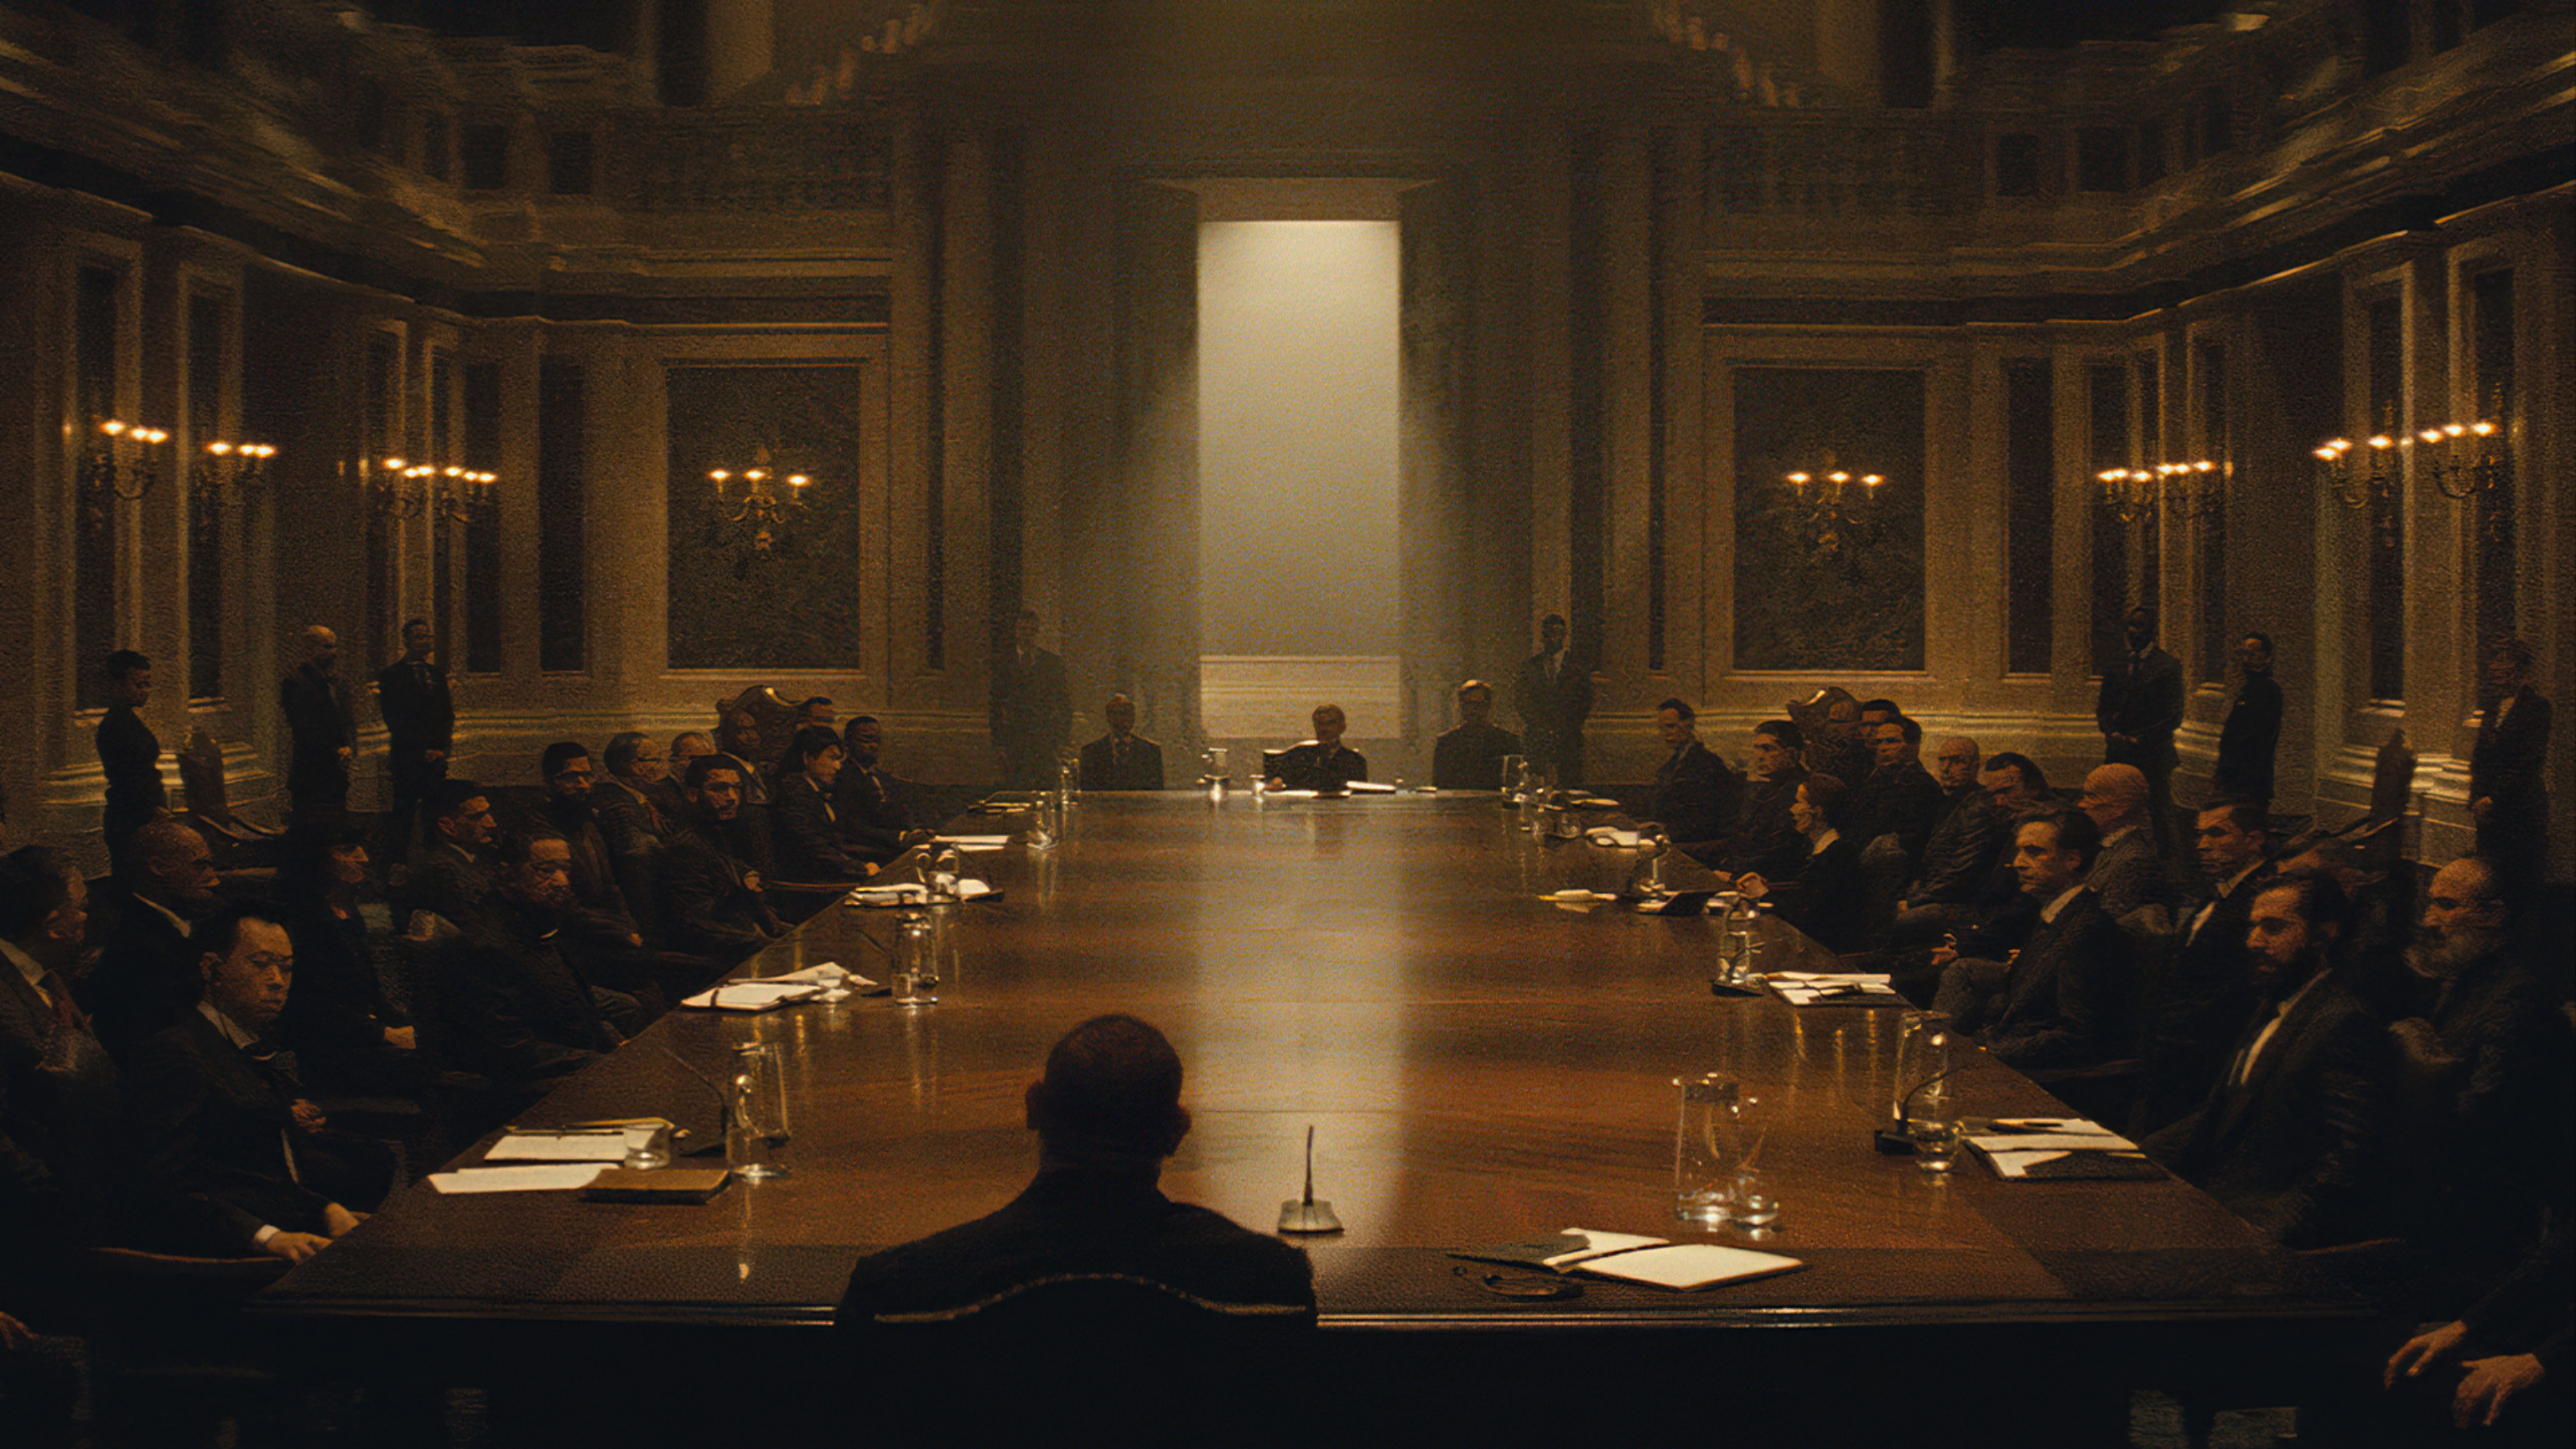

SEARCH FOR

追尋

徽菜名店

A close-up portrait of a man with short, dark hair and a goatee, wearing a black t-shirt. He is looking slightly to the left of the camera with a serious expression. The background is a plain, light-colored wall. The name 'AARON TSE' is printed in bold, black, italicized capital letters in the upper right corner. A tattoo is visible on his left forearm.